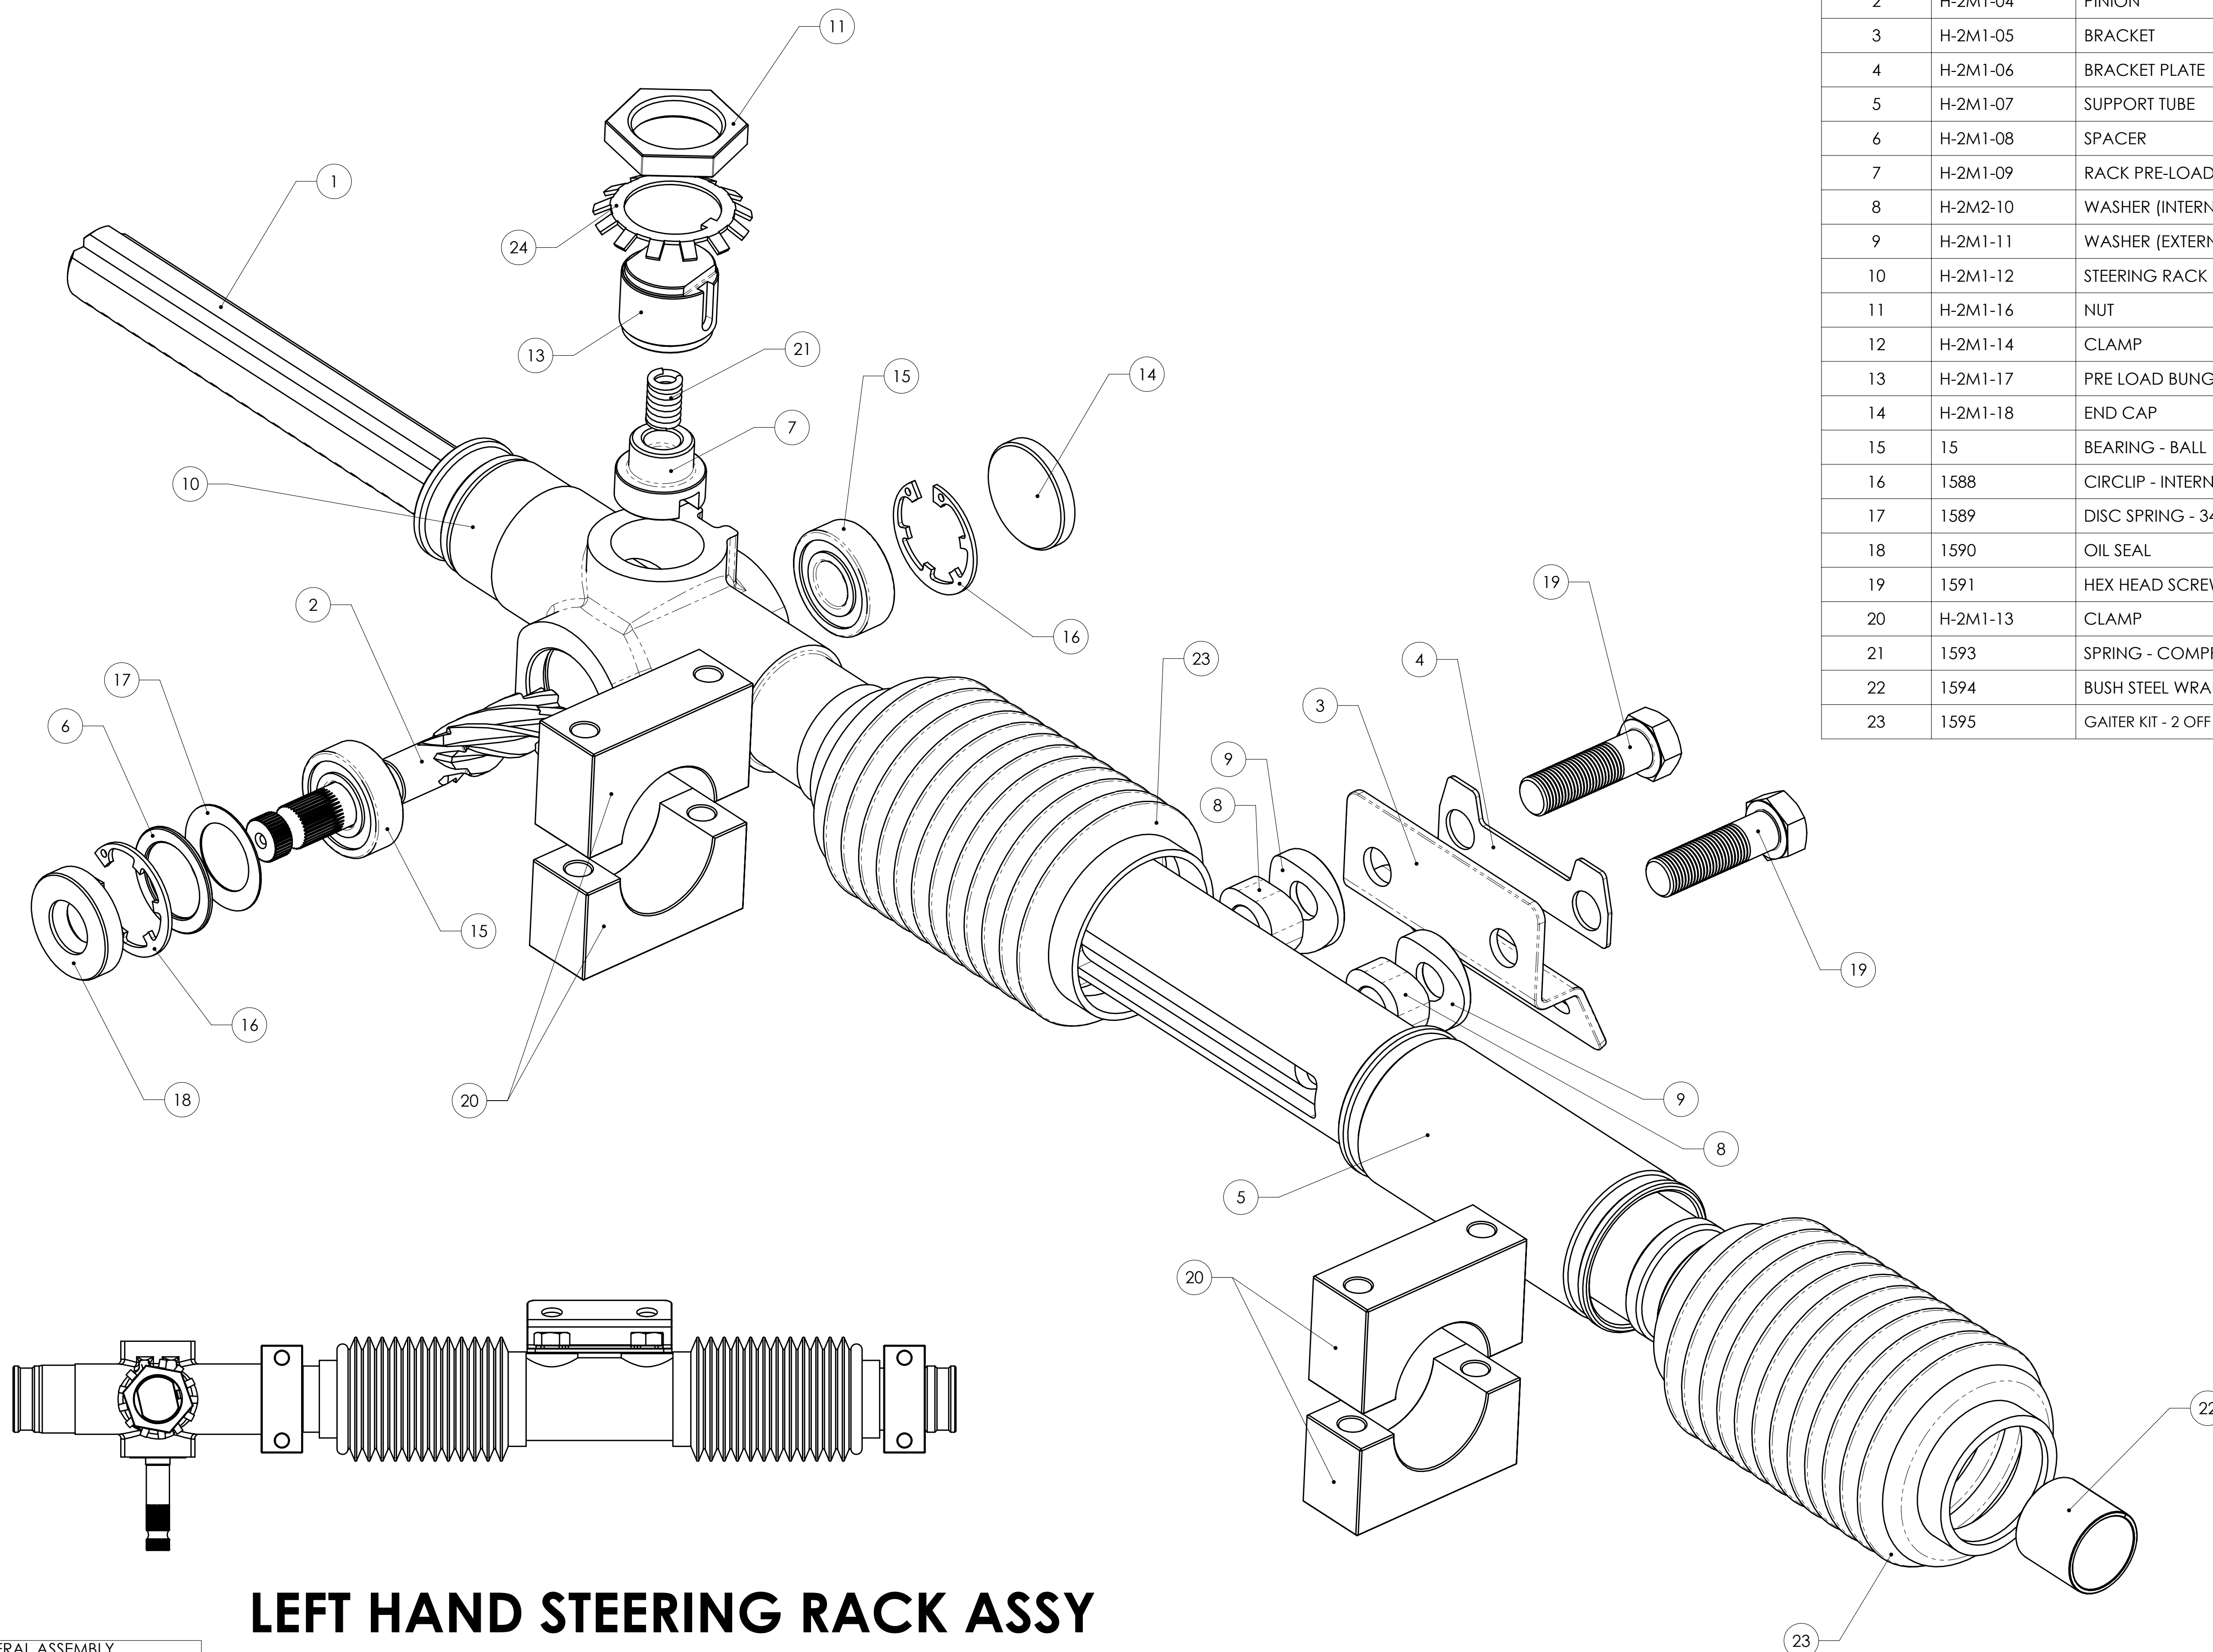

ITEM NO.	PART NUMBER	DESCRIPTION	QTY.
1	H-2M1-03	STEERING RACK - LEFT HAND RACK	1
2	H-2M1-04	PINION	1
3	H-2M1-05	BRACKET	1
4	H-2M1-06	BRACKET PLATE	1
5	H-2M1-07	SUPPORT TUBE	1
6	H-2M1-08	SPACER	1
7	H-2M1-09	RACK PRE-LOAD YOKE	1
8	H-2M2-10	WASHER (INTERNAL)	2
9	H-2M1-11	WASHER (EXTERNAL)	2
10	H-2M1-12	STEERING RACK HOUSING LEFT HAND RACK	1
11	H-2M1-16	NUT	1
12	H-2M1-14	CLAMP	2
13	H-2M1-17	PRE LOAD BUNG	1
14	H-2M1-18	END CAP	1
15	15	BEARING - BALL 15x35x11	2
16	1588	CIRCLIP - INTERNAL	2
17	1589	DISC SPRING - 34.6x22.4x0.5	1
18	1590	OIL SEAL	1
19	1591	HEX HEAD SCREW 1/2 UNFx1 3/4 LONG	2
20	H-2M1-13	CLAMP	2
21	1593	SPRING - COMPRESSION	1
22	1594	BUSH STEEL WRAPPED	1
23	1595	GAITER KIT - 2 OFF GAITERS + 4 OFF CABLE TIES PER KIT	1

LEFT HAND STEERING RACK ASSY

TITLE GENERAL ASSEMBLY
SCALE 1:1 U.O.S. SHEET 2 OF 2
Drg. No. H-2M1-01

Quaife Design & Development.

FINISH. MACH. GRIND@G
LIMITS. FRACT. + 1/64".
DEC. + 0.005".
MATERIAL.
TREATMENT.
ISSUE_01 DATE_14.3.06
DRAWN BY_J.P.D.

IF IN DOUBT, ASK.
Used In. MORGAN STEERING RACK